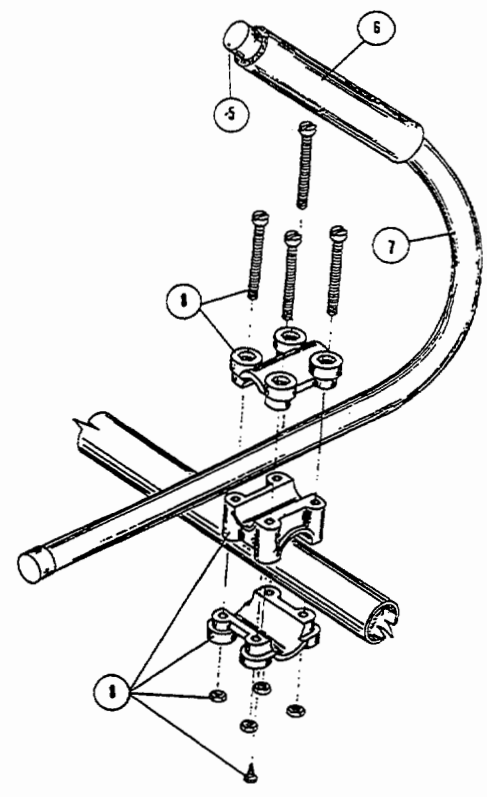

The above part numbers are for serial numbers 909075157 thru 009153201.

BOOM & TRIMMER PARTS - RYAN 284-2

Item	Part No.	Description
1	147590	Main Handle Grip
2	147594	Throttle Cable Housing
3	610315	Throttle Cable
4	683303	Throttle Trigger Assembly
5	612021	Tube Closure
6	612831	Grip
7	683294	J-Handle Assembly
8	683295	Handle Bracket Assembly
9	610327	Shoulder Strap Assembly
10	610314	Throttle Trigger Spring
11	683304	Guard Mounting Screws
12	145890	Retainer Sleeve
13	682064	Flexible Drive Shaft
14	610303	Square Drive Nut
15	145893	Drive Shaft
16	682060	Clamp Assembly
17	683298	Mounting Bolt Assembly
18	147007	Lower Blade Holder
19	145895	Blade Retaining Nut
20	147670	Blade Cover
21	145873	Blade
22	147006	Blade Driver
23	153598	Bearing Housing Assembly
24	682061	Blade Assembly
25	683299	Guard and Blade Assembly
26	145896	Spool Shaft
27	153599	Outer Spool and Eyelet Assembly
28	145566	Eyelet
29	612026	Retainer (10 pack)
30	610317	Spring
31	153600	Inner Reel
32	153066	Bumb Head Knob Assembly