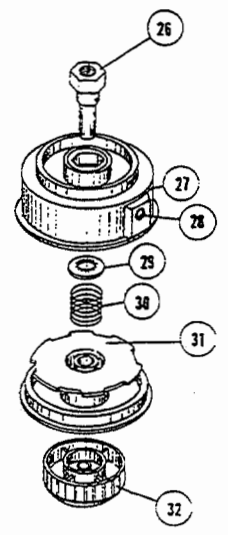

The above part numbers are for serial numbers 909075157 thru 009153201.

BOOM & TRIMMER PARTS - RYAN 284-2

Item	Part No.	Description
1	147590	Main Handle Grip
2	147594	Throttle Cable Housing
3	610315	Throttle Cable
4	683303	Throttle Trigger Assembly
5	612021	Tube Closure
6	612831	Grip
7	683294	J-Handle Assembly
8	683295	Handle Bracket Assembly
9	610327	Shoulder Strap Assembly
10	610314	Throttle Trigger Spring
11	683304	Guard Mounting Screws
12	145890	Retainer Sleeve
13	682064	Flexible Drive Shaft
14	610303	Square Drive Nut
15	145893	Drive Shaft
16	682060	Clamp Assembly
17	683298	Mounting Bolt Assembly
18	147007	Lower Blade Holder
19	145895	Blade Retaining Nut
20	147670	Blade Cover
21	145873	Blade
22	147006	Blade Driver
23	153598	Bearing Housing Assembly
24	682061	Blade Assembly
25	683299	Guard and Blade Assembly
26	145896	Spool Shaft
27	153599	Outer Spool and Eyelet Assembly
28	145566	Eyelet
29	612026	Retainer (10 pack)
30	610317	Spring
31	153600	Inner Reel
32	153066	Bumb Head Knob Assembly