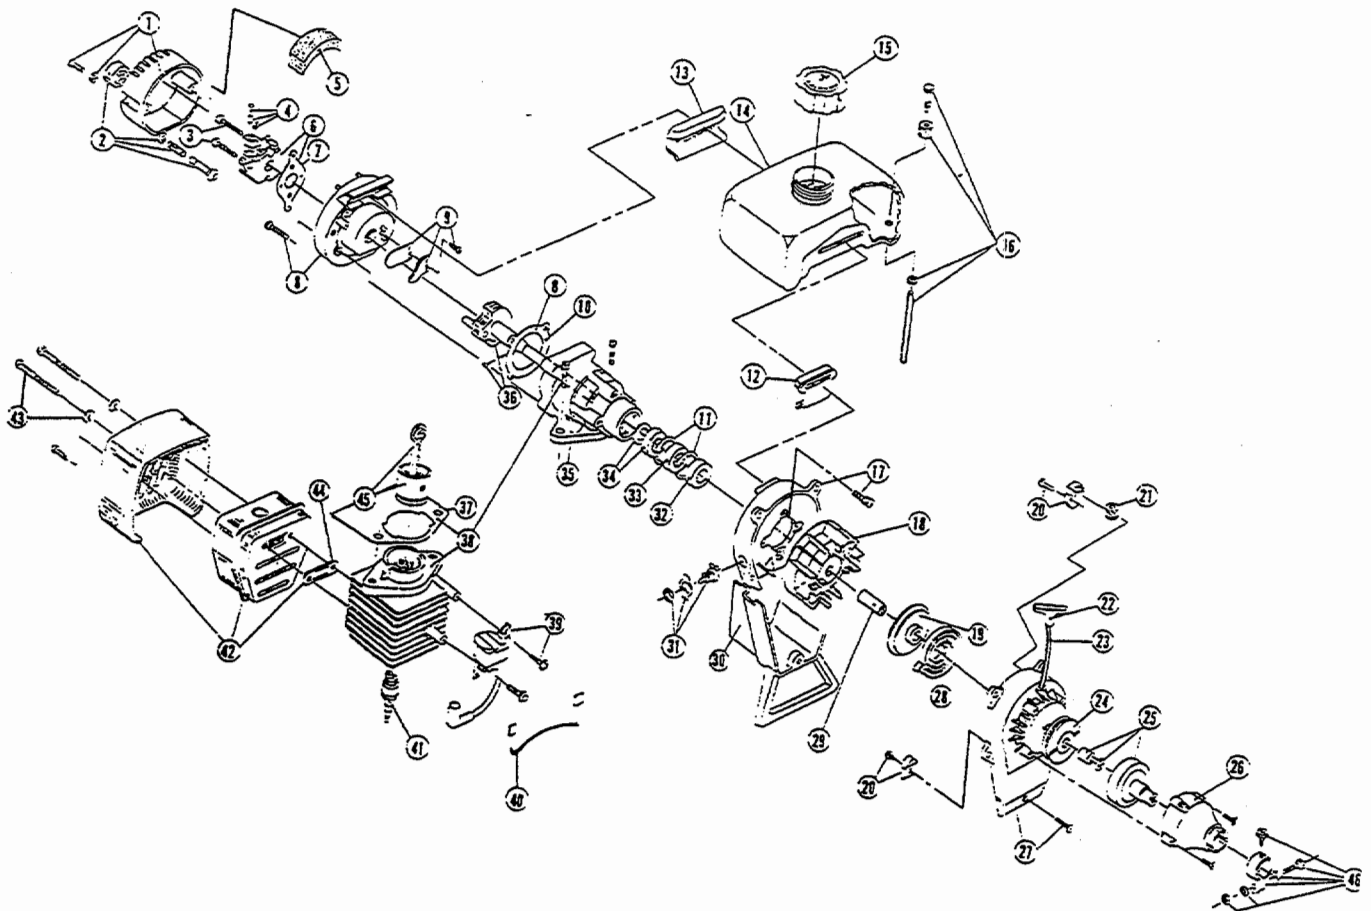

ENGINE PARTS - RYAN 284-2

Item	Part No.	Description	Item	Part No.	Description
1	683414	Air Filter Cover Assembly (items 2 and 5)	34	682041	Inner Bearing Assembly
2	682052	Choke Knob Assembly	35	147015	Crankcase
3	682505	Carburetor Mounting Screw Assembly	36	180022	Power Shaft Assembly
4	682048	Throttle Adjustment Assembly (Walbro)	37	145564	Cylinder Gasket (10 pack)
4	147640	Throttle Adjustment Assembly (Tillotson)	38	147603	Cylinder Assembly
5	610312	Air Cleaner Filter	39	683390	Module Assembly
6	147635	Governed Carburetor Assembly (Walbro)	40	153177	Wire Lead
6	147637	Governed Carburetor Assembly (Tillotson)	41	610311	Spark Plug
7	610675	Carburetor Gasket (10 pack)	42	180005	Muffler Assembly
8	180003	Carburetor Mount Assembly	43	147575	Muffler Mounting Bolts
9	147573	Reed Assembly	44	610672	Exhaust Gasket (10 pack)
10	612115	Carburetor Mount Gasket (10 pack)	45	153302	Piston and Rod Assembly
11	682040	Snap Ring Assembly	46	153597	Upper Clamp Assembly
12	145308	Front Mounting Pad	*	180025	Engine Hardware Kit
13	612134	Rear Mounting Pad	*	180011	Engine Gasket Kit
14	180008	Fuel Tank (includes items 15 and 16)	*	153308	O.E.M. Carburetor Repair Kit (Tillotson)
15	180000	Fuel Cap Assembly	*	180019	O.E.M. Carburetor Repair Kit (Walbro)
16	682039	Fuel Line Assembly	*	153309	Gasket-Diaphragm Repair Kit (Walbro)
17	153175	Shroud Assembly	*	180020	Gasket-Diaphragm Repair Kit (Tillotson)
18	153624	Flywheel Assembly	*	682507	Piston Ring
19	683856	Starter Pulley	*	180027	Short Block Assembly (items 11, 32-38, 41, 45)
20	153644	Pulley and Rope Guide Retainers	*	180026	Crankcase Service Assembly (items 11, 32-36)
21	611061	Rope Guide	*	610676	Flywheel Key (10 pack)
22	610300	Pull Handle	*	180007	Carburetor Mount and Reed Assembly (items 8 and 9)
23	613103	Rope	*	147544	Starter Housing Screw Set
24	153591	Clutch Rotor Assembly	*	not shown	
25	153592	Clutch Drum Assembly			
26	153590	Clutch Cover Assembly			
27	153589	Starter Housing Assembly			
28	613102	Recoil Spring			
29	145918	Spacer			
30	153403	Shroud Extension and Stand			
31	682035	Switch Assembly			
32	610308	Outer Bearing			
33	610309	Seal			

The above part numbers are for serial numbers 909075157 thru 009153201.