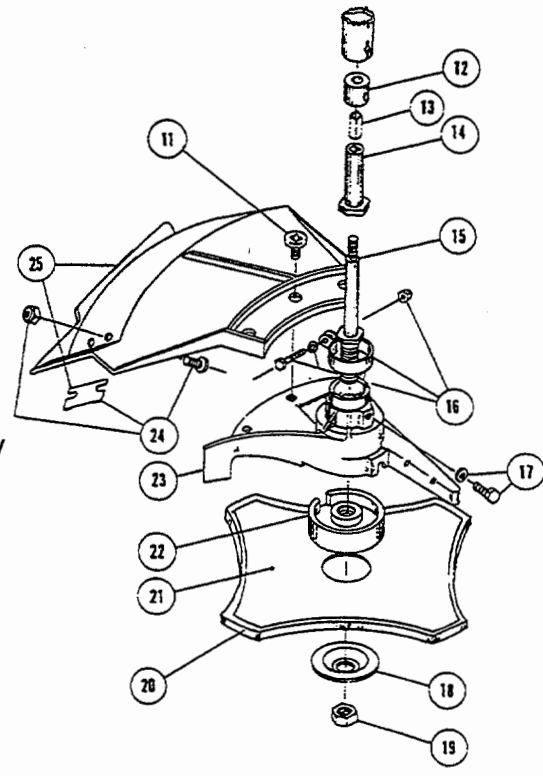

The above part numbers are for serial numbers 909075157 thru 009153201.

BOOM & TRIMMER PARTS - RYAN 284-2

Item	Part No.	Description
1	147590	Main Handle Grip
2	147594	Throttle Cable Housing
3	610315	Throttle Cable
4	683303	Throttle Trigger Assembly
5	612021	Tube Closure
6	612831	Grip
7	683294	J-Handle Assembly
8	683295	Handle Bracket Assembly
9	610327	Shoulder Strap Assembly
10	610314	Throttle Trigger Spring
11	683304	Guard Mounting Screws
12	145890	Retainer Sleeve
13	682064	Flexible Drive Shaft
14	610303	Square Drive Nut
15	145893	Drive Shaft
16	682060	Clamp Assembly
17	683298	Mounting Bolt Assembly
18	147007	Lower Blade Holder
19	145895	Blade Retaining Nut
20	147670	Blade Cover
21	145873	Blade
22	147006	Blade Driver
23	153598	Bearing Housing Assembly
24	682061	Blade Assembly
25	683299	Guard and Blade Assembly
26	145896	Spool Shaft
27	153599	Outer Spool and Eyelet Assembly
28	145566	Eyelet
29	612026	Retainer (10 pack)
30	610317	Spring
31	153600	Inner Reel
32	153066	Bumb Head Knob Assembly