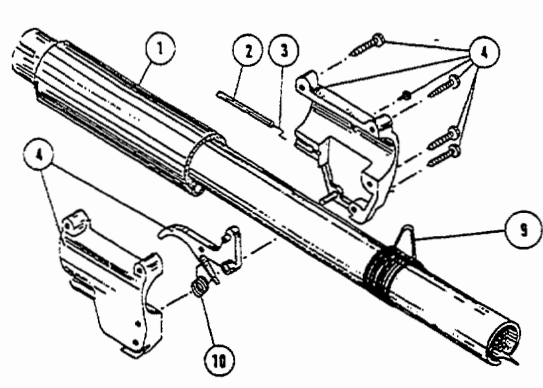

The above part numbers are for serial numbers 909075157 thru 009153201.

BOOM & TRIMMER PARTS - RYAN 284-2

Item	Part No.	Description
1	147590	Main Handle Grip
2	147594	Throttle Cable Housing
3	610315	Throttle Cable
4	683303	Throttle Trigger Assembly
5	612021	Tube Closure
6	612831	Grip
7	683294	J-Handle Assembly
8	683295	Handle Bracket Assembly
9	610327	Shoulder Strap Assembly
10	610314	Throttle Trigger Spring
11	683304	Guard Mounting Screws
12	145890	Retainer Sleeve
13	682064	Flexible Drive Shaft
14	610303	Square Drive Nut
15	145893	Drive Shaft
16	682060	Clamp Assembly
17	683298	Mounting Bolt Assembly
18	147007	Lower Blade Holder
19	145895	Blade Retaining Nut
20	147670	Blade Cover
21	145873	Blade
22	147006	Blade Driver
23	153598	Bearing Housing Assembly
24	682061	Blade Assembly
25	683299	Guard and Blade Assembly
26	145896	Spool Shaft
27	153599	Outer Spool and Eyelet Assembly
28	145566	Eyelet
29	612026	Retainer (10 pack)
30	610317	Spring
31	153600	Inner Reel
32	153066	Bumb Head Knob Assembly